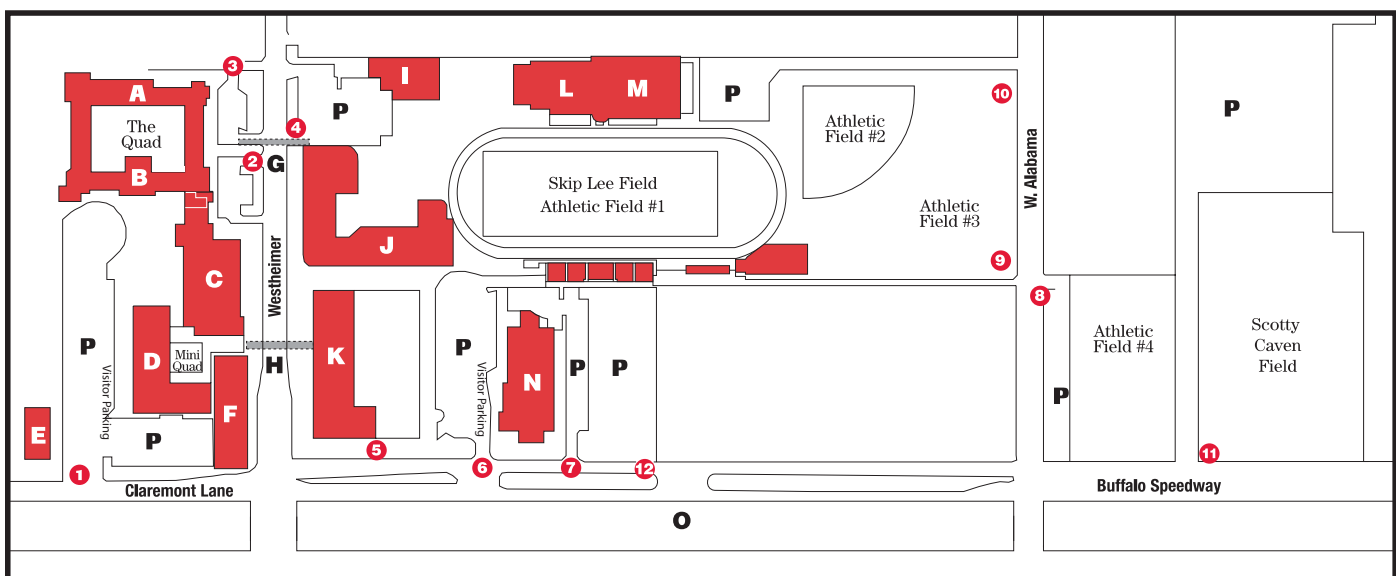

DIRECTIONS to St. John's School, Scotty Caven Field

Location: South East corner of Buffalo Speedway and W. Alabama.

From I-59: Take the Buffalo Speedway exit and go north. Scotty Caven Field will be on your right before West Alabama.

From Loop 610: Take Westheimer east to Claremont/Bufalo Speedway. Take a right onto Buffalo Speedway. Continue down Buffalo Speedway through West Alabama and Scotty Caven Field will be on your left, just past the intersection.

PARKING

Guest Parking

Lot 1 on Claremont Lane (Buffalo Speedway)

Lots 6, 7 and 12 on Buffalo Speedway

Lots 8, 9 and 10 on West Alabama

Lot 11 (VIP Guest Parking and Handicap Guests) on Buffalo Speedway

ST. JOHN'S SCHOOL

E. Headmaster's House (HH)

F. Mewbourne Hall

G. Avery-Glasgow Tunnel

H. Western Passage/ Fine Arts Tunnel

I. Lower School Play Areas

J. Libbie Rice Farish Building

- Lower School Commons (LSC)
- Lower School Library
- Lower School Office
- Nurse's Office